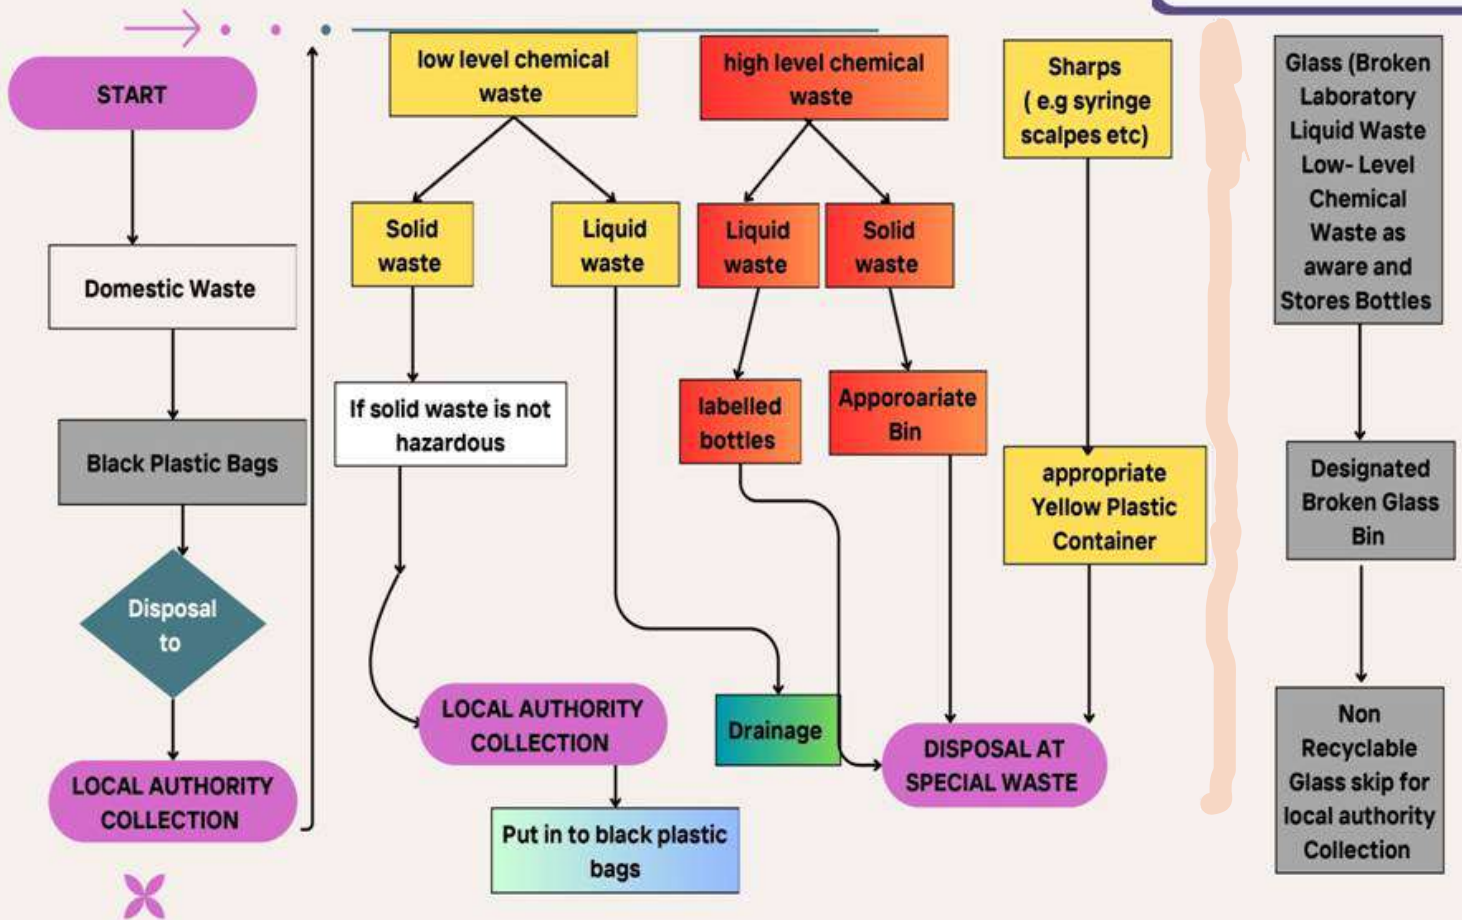

WASTE DISPOSAL- FLOW DIAGRAM

Flow chart- Waste Disposal process